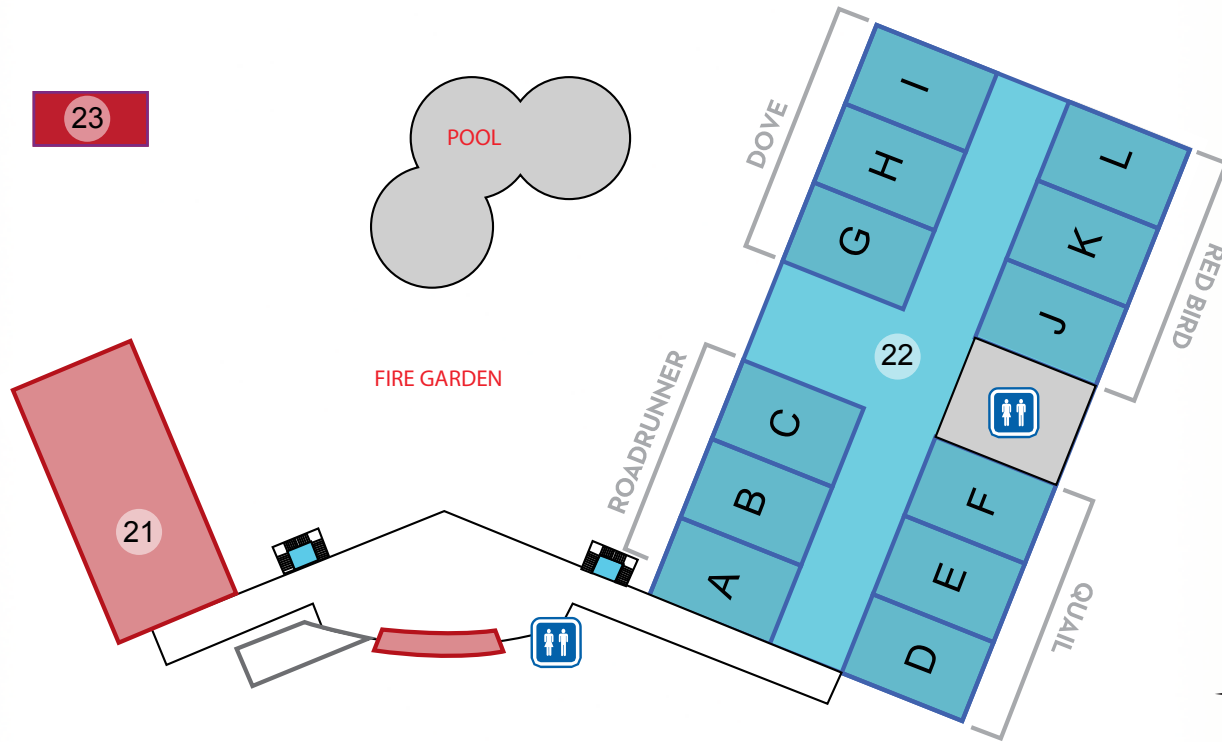

## CASINO LEVEL

(See reverse side for Garden Level)

### CASINO LEVEL

1. BLACK FIG COFFEE & BISTRO
2. BOX OFFICE
3. CONCIERGE
4. GAMING FLOOR
5. GIFT SHOP
6. HIGH LIMIT ROOM
7. KENO
8. HOTEL LOBBY & CULTURAL CENTER
9. MAIN ENTRANCE
10. OCEAN TRAIL
11. PALO VERDE LOUNGE
12. PLAYER REWARDS CLUB
13. PLAYERS SPORTS BAR
14. ARENA POKER ROOM
15. SHADOWS
16. SHOWROOM
17. CASHIER
18. WANDERING HORSE BUFFET
19. HOTEL
20. HOTEL FRONT DESK

 DINING

 ARCADE

 CONFERENCE ROOMS

 RESTROOMS

 ATM

**GARDEN LEVEL**

- 21. BLUE COYOTE CAFE
- 22. CONFERENCE ROOMS
- 23. ARCADE

  
**TALKING STICK RESORT**

  
**GARDEN LEVEL**  
(lower level)